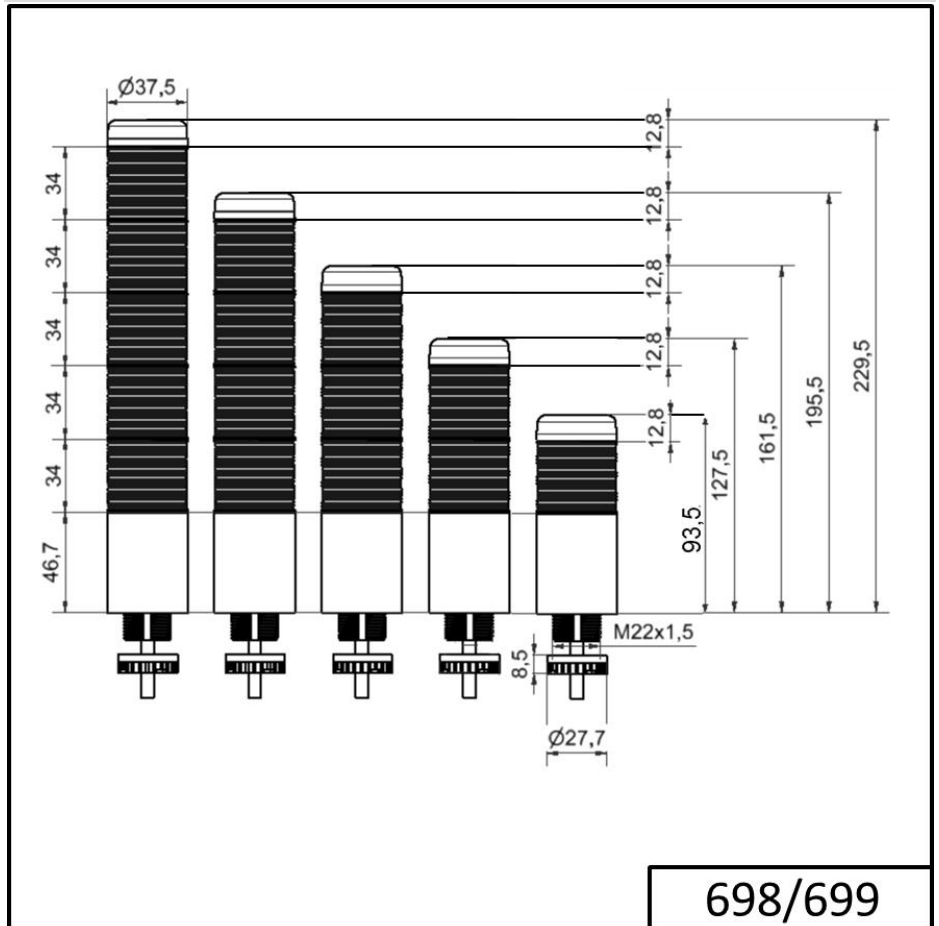

Completely pre-assembled Signal Towers / KOMPAKT 37
K37 plug EM Pulse tone 24VAC/DC YE

DRAWING

! For additional installation and mounting information, refer to the appropriate user guide at www.werma.com. This printed copy is for information only and is subject to alteration.